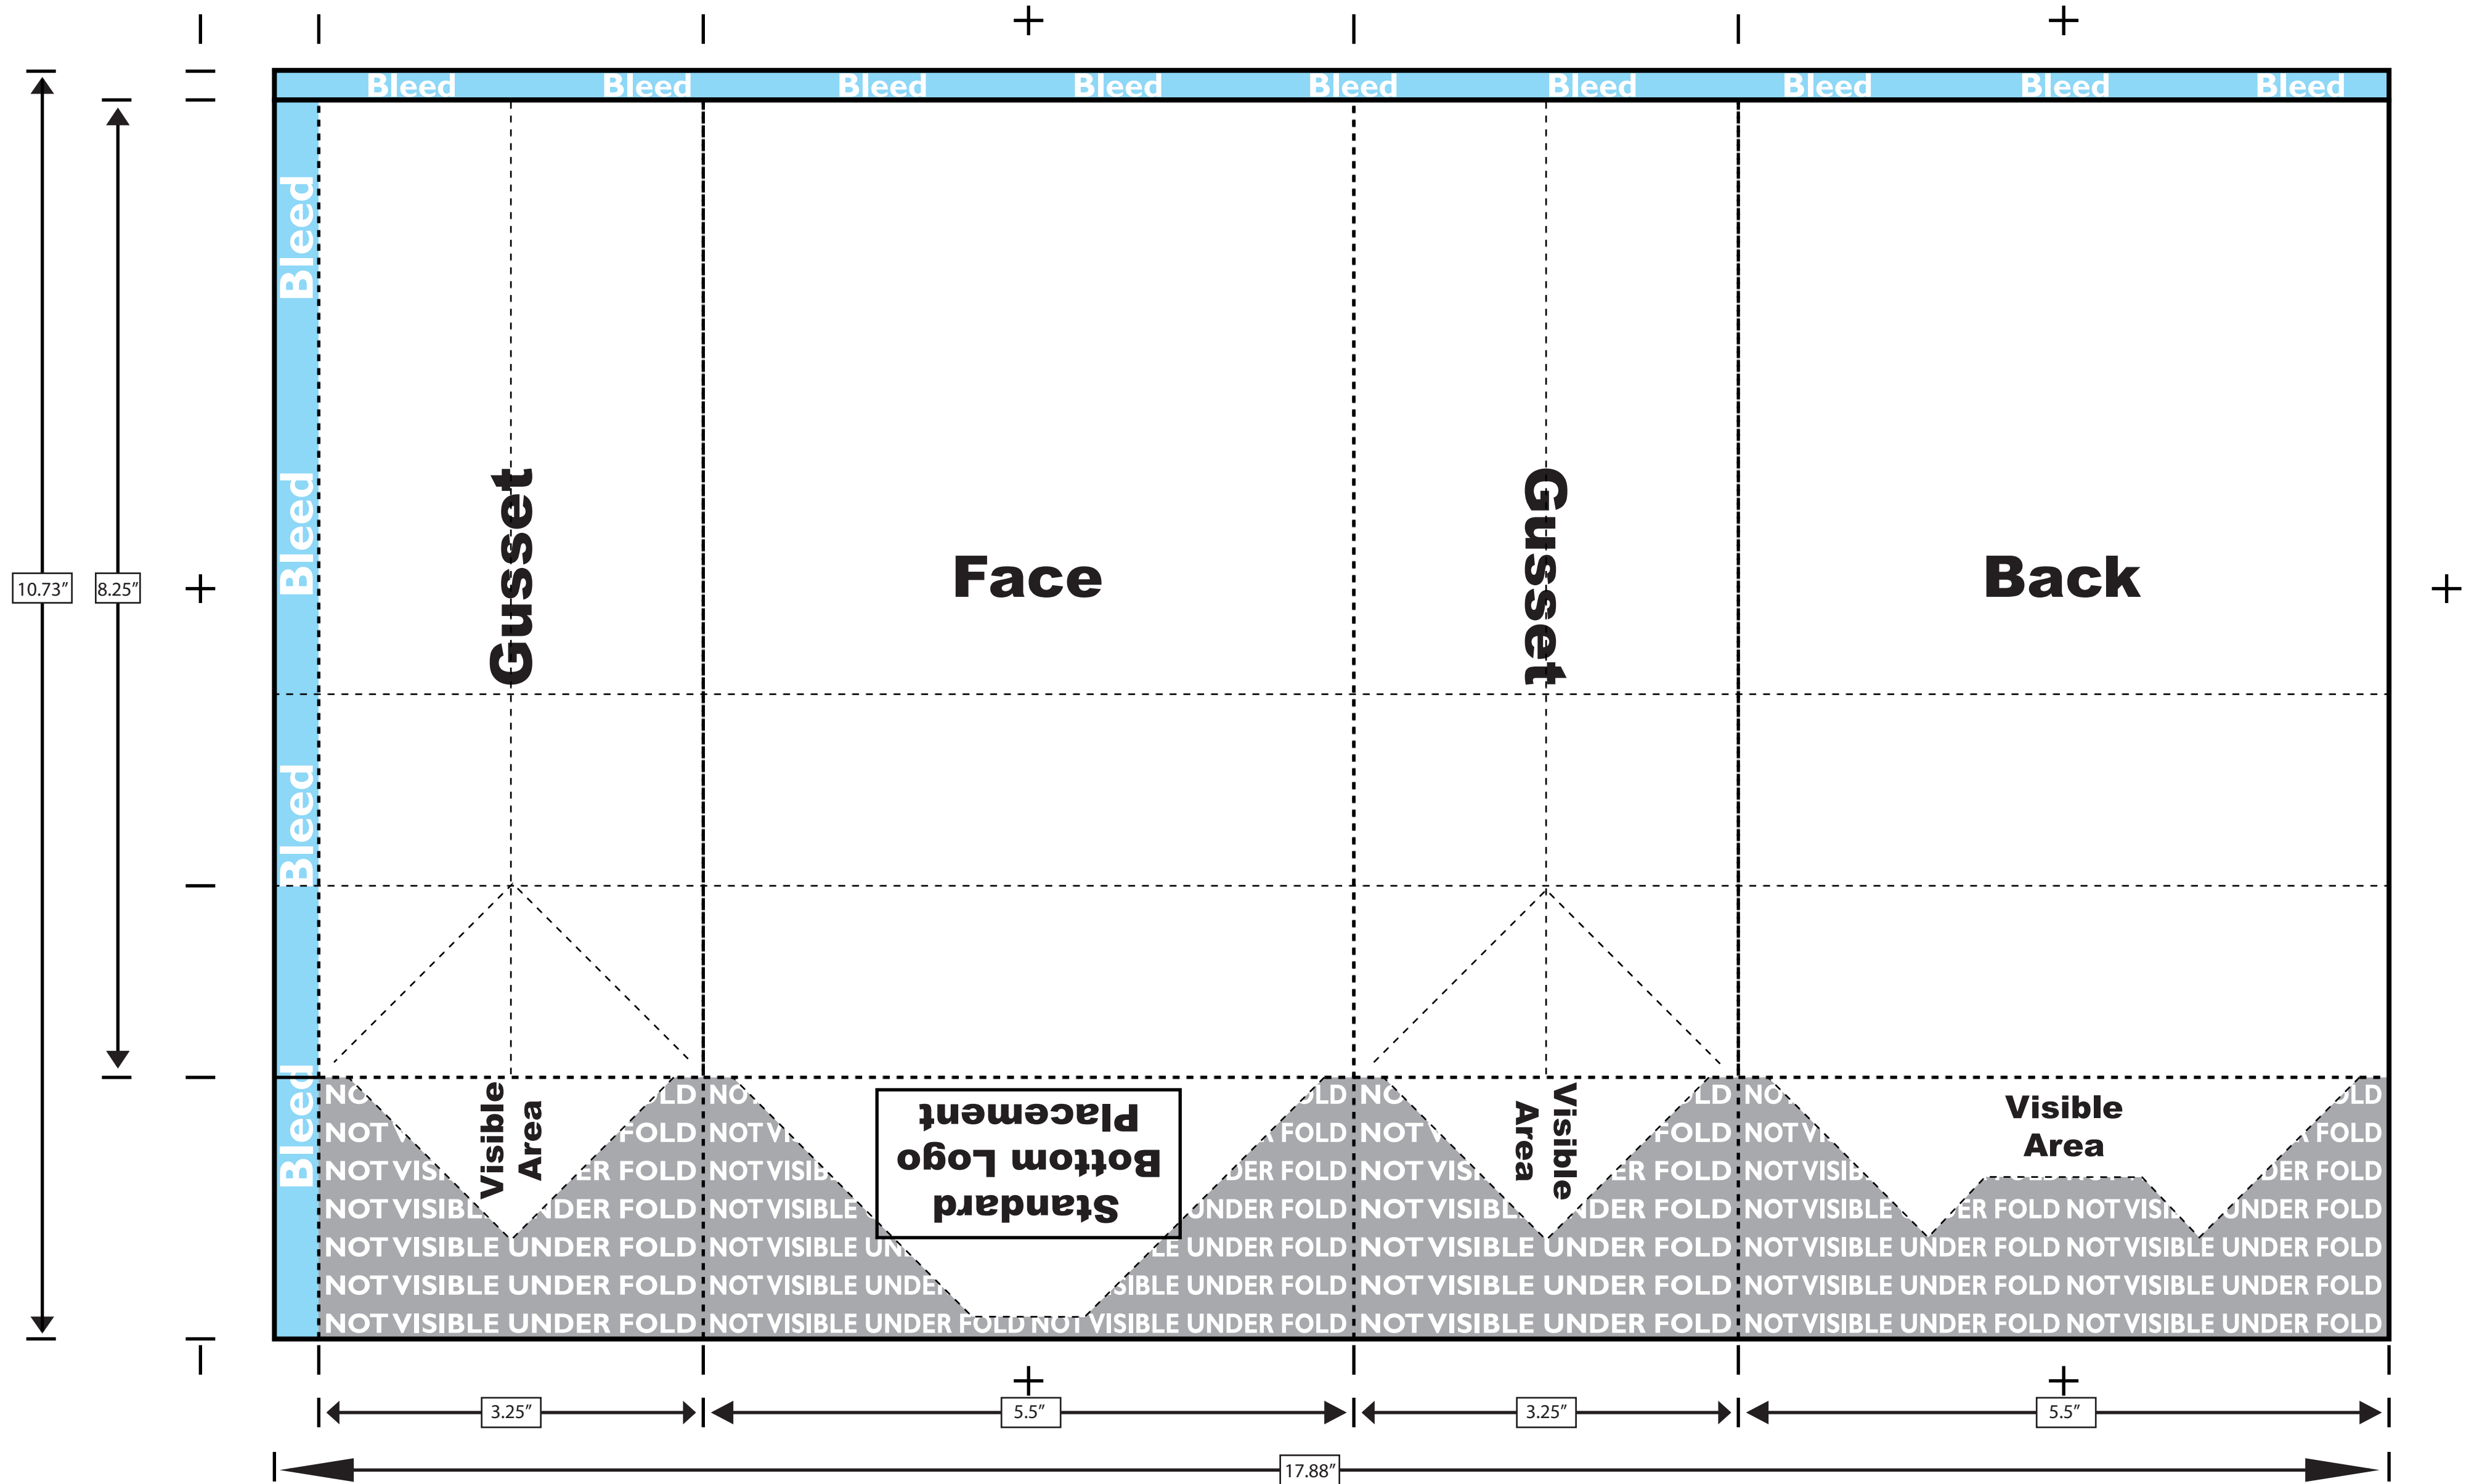

A Division of ProAmpac Contact submitart@tulsack.com or 800-228-1936 with questions.

5.5 x 3.25 x 8 Serrated Edge Shopping Bag Template

Please see In-Line Flexo Art Guidelines before beginning. Bag height on template is shorter than actual finished bag height.

This is not an error. It is a requirement allowing for flexographic plate thickness and cylinder mounting.

Please work in named/specified spot colors. Three color maximum.

Toggle Information layer visibility off for clear view of template outlines for design work.

Dashed lines represent creases/folds.