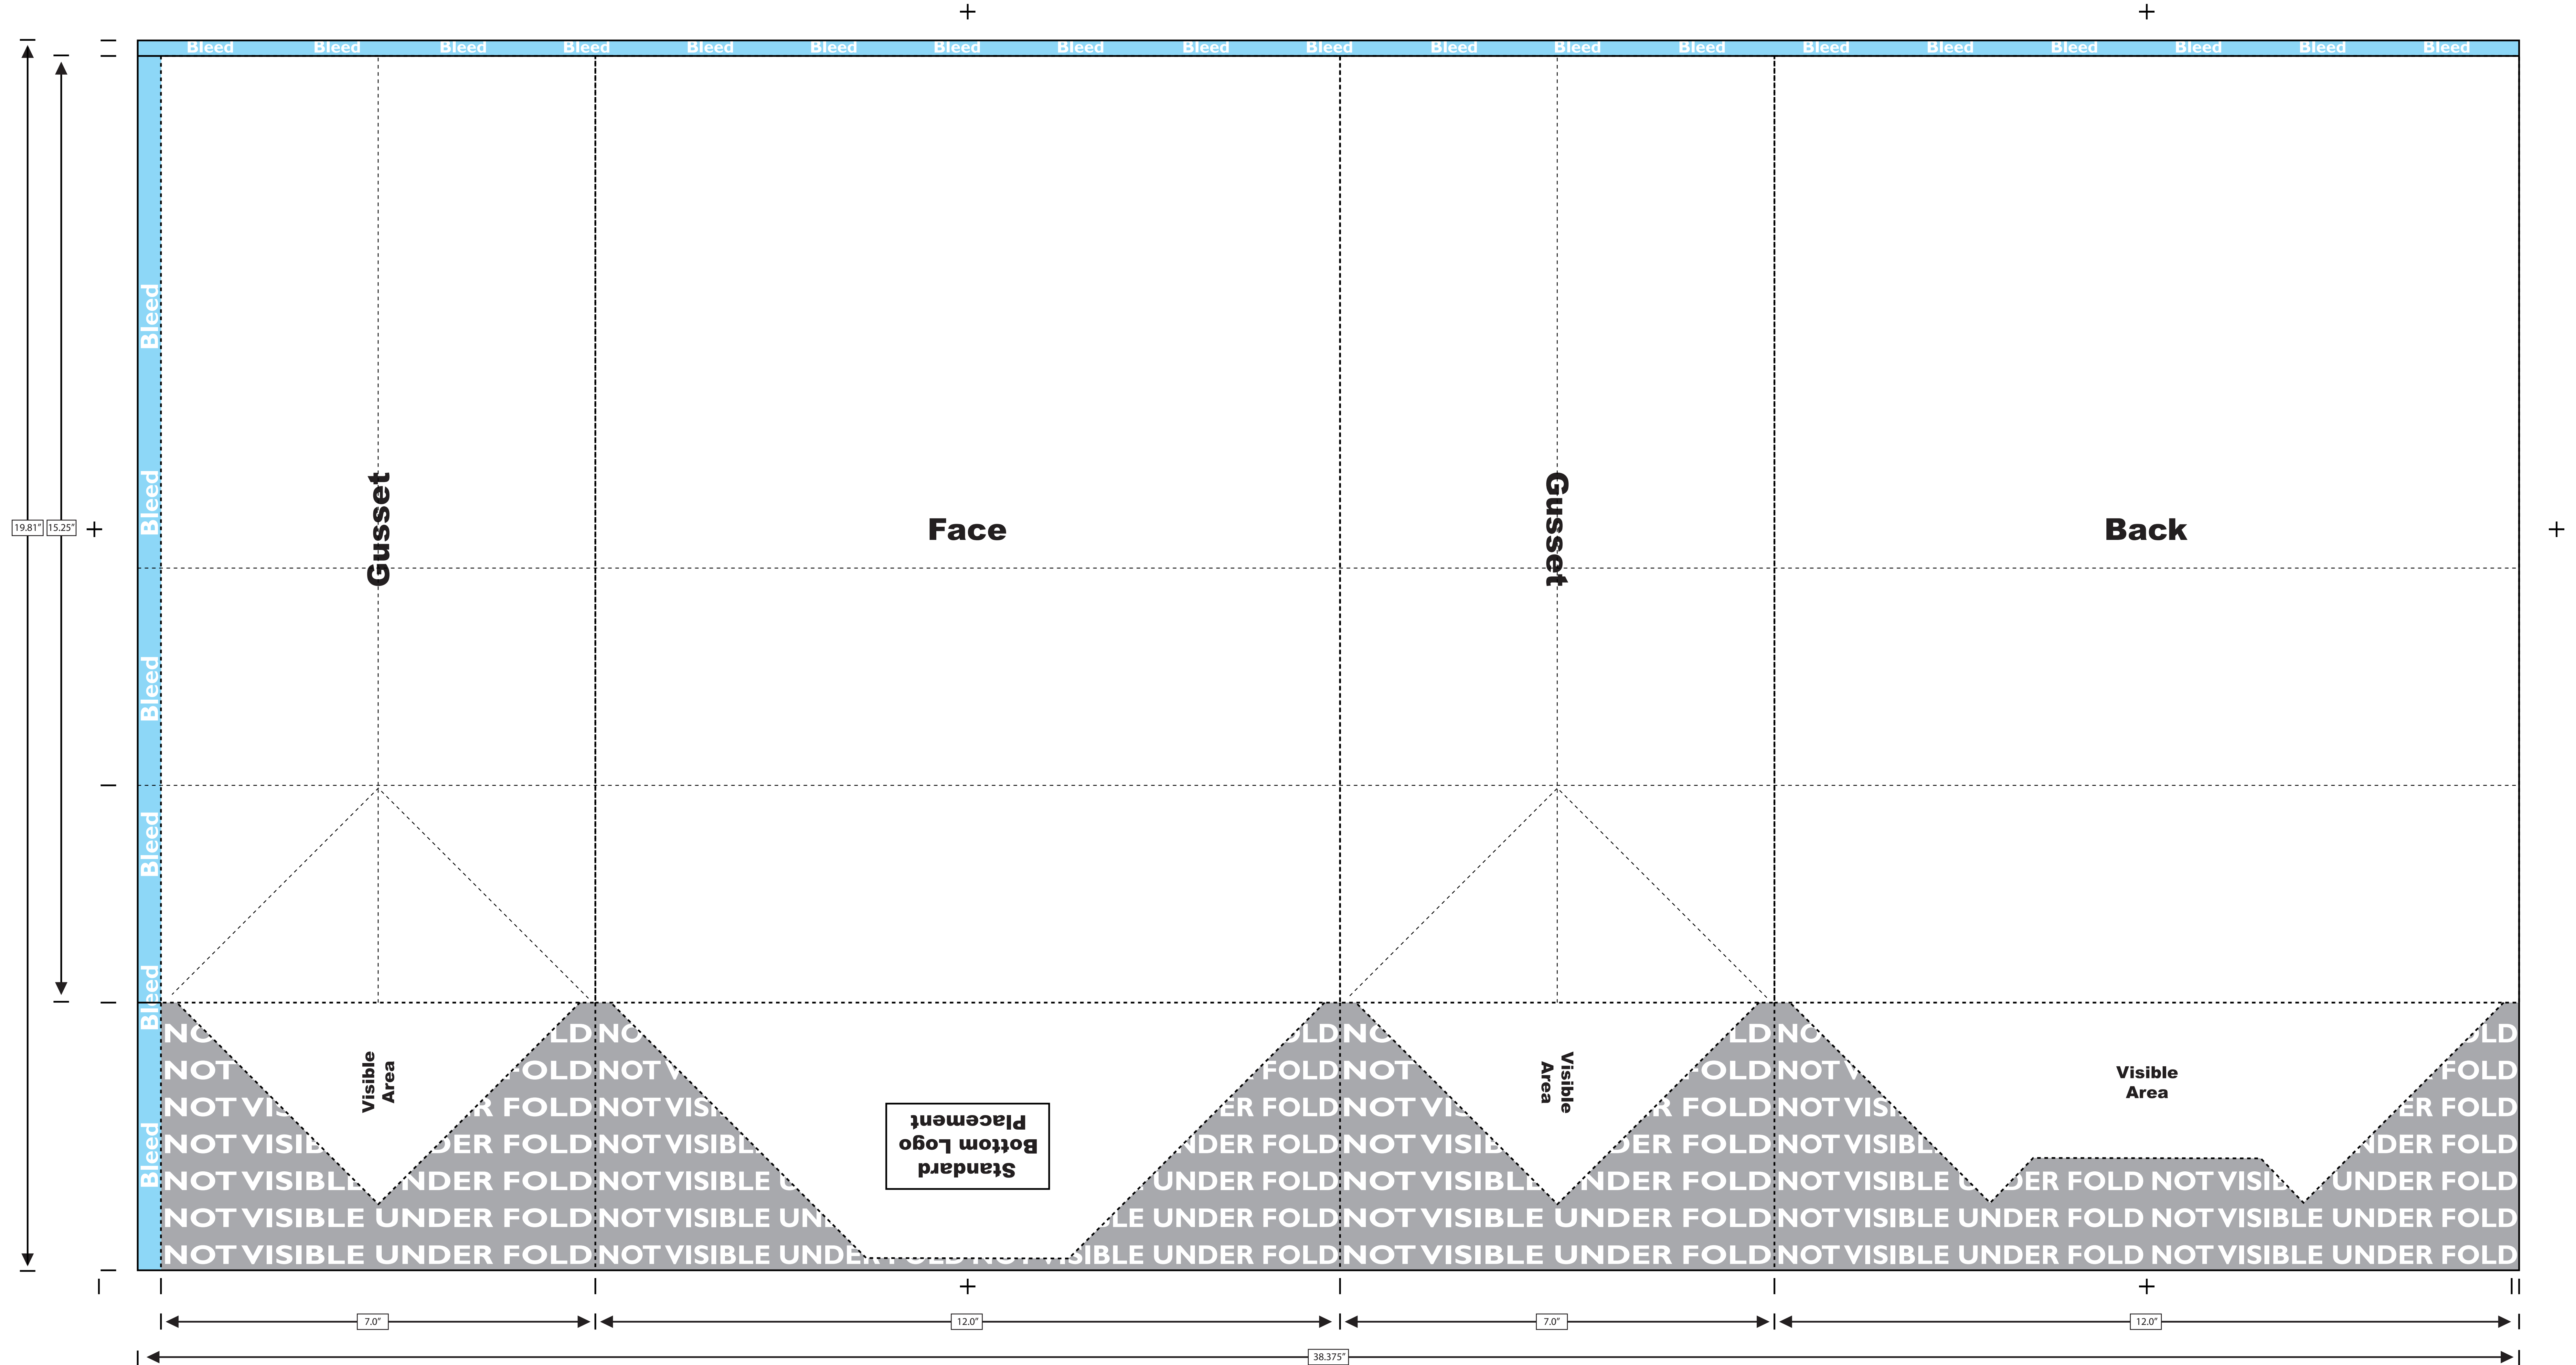

A Division of ProAmpac Contact submitart@tulsack.com or 800-228-1936 with questions.

12 x 7 x 15.75 Serrated Edge Shopping Bag Template

Please see In-Line Flexo Art Guidelines before beginning. Bag height on template is shorter than actual finished bag height. This is not an error. It is a requirement allowing for flexographic plate thickness and cylinder mounting.

Please work in named/specified spot colors. Three color maximum.

Toggle Information layer visibility off for clear view of template outlines for design work.