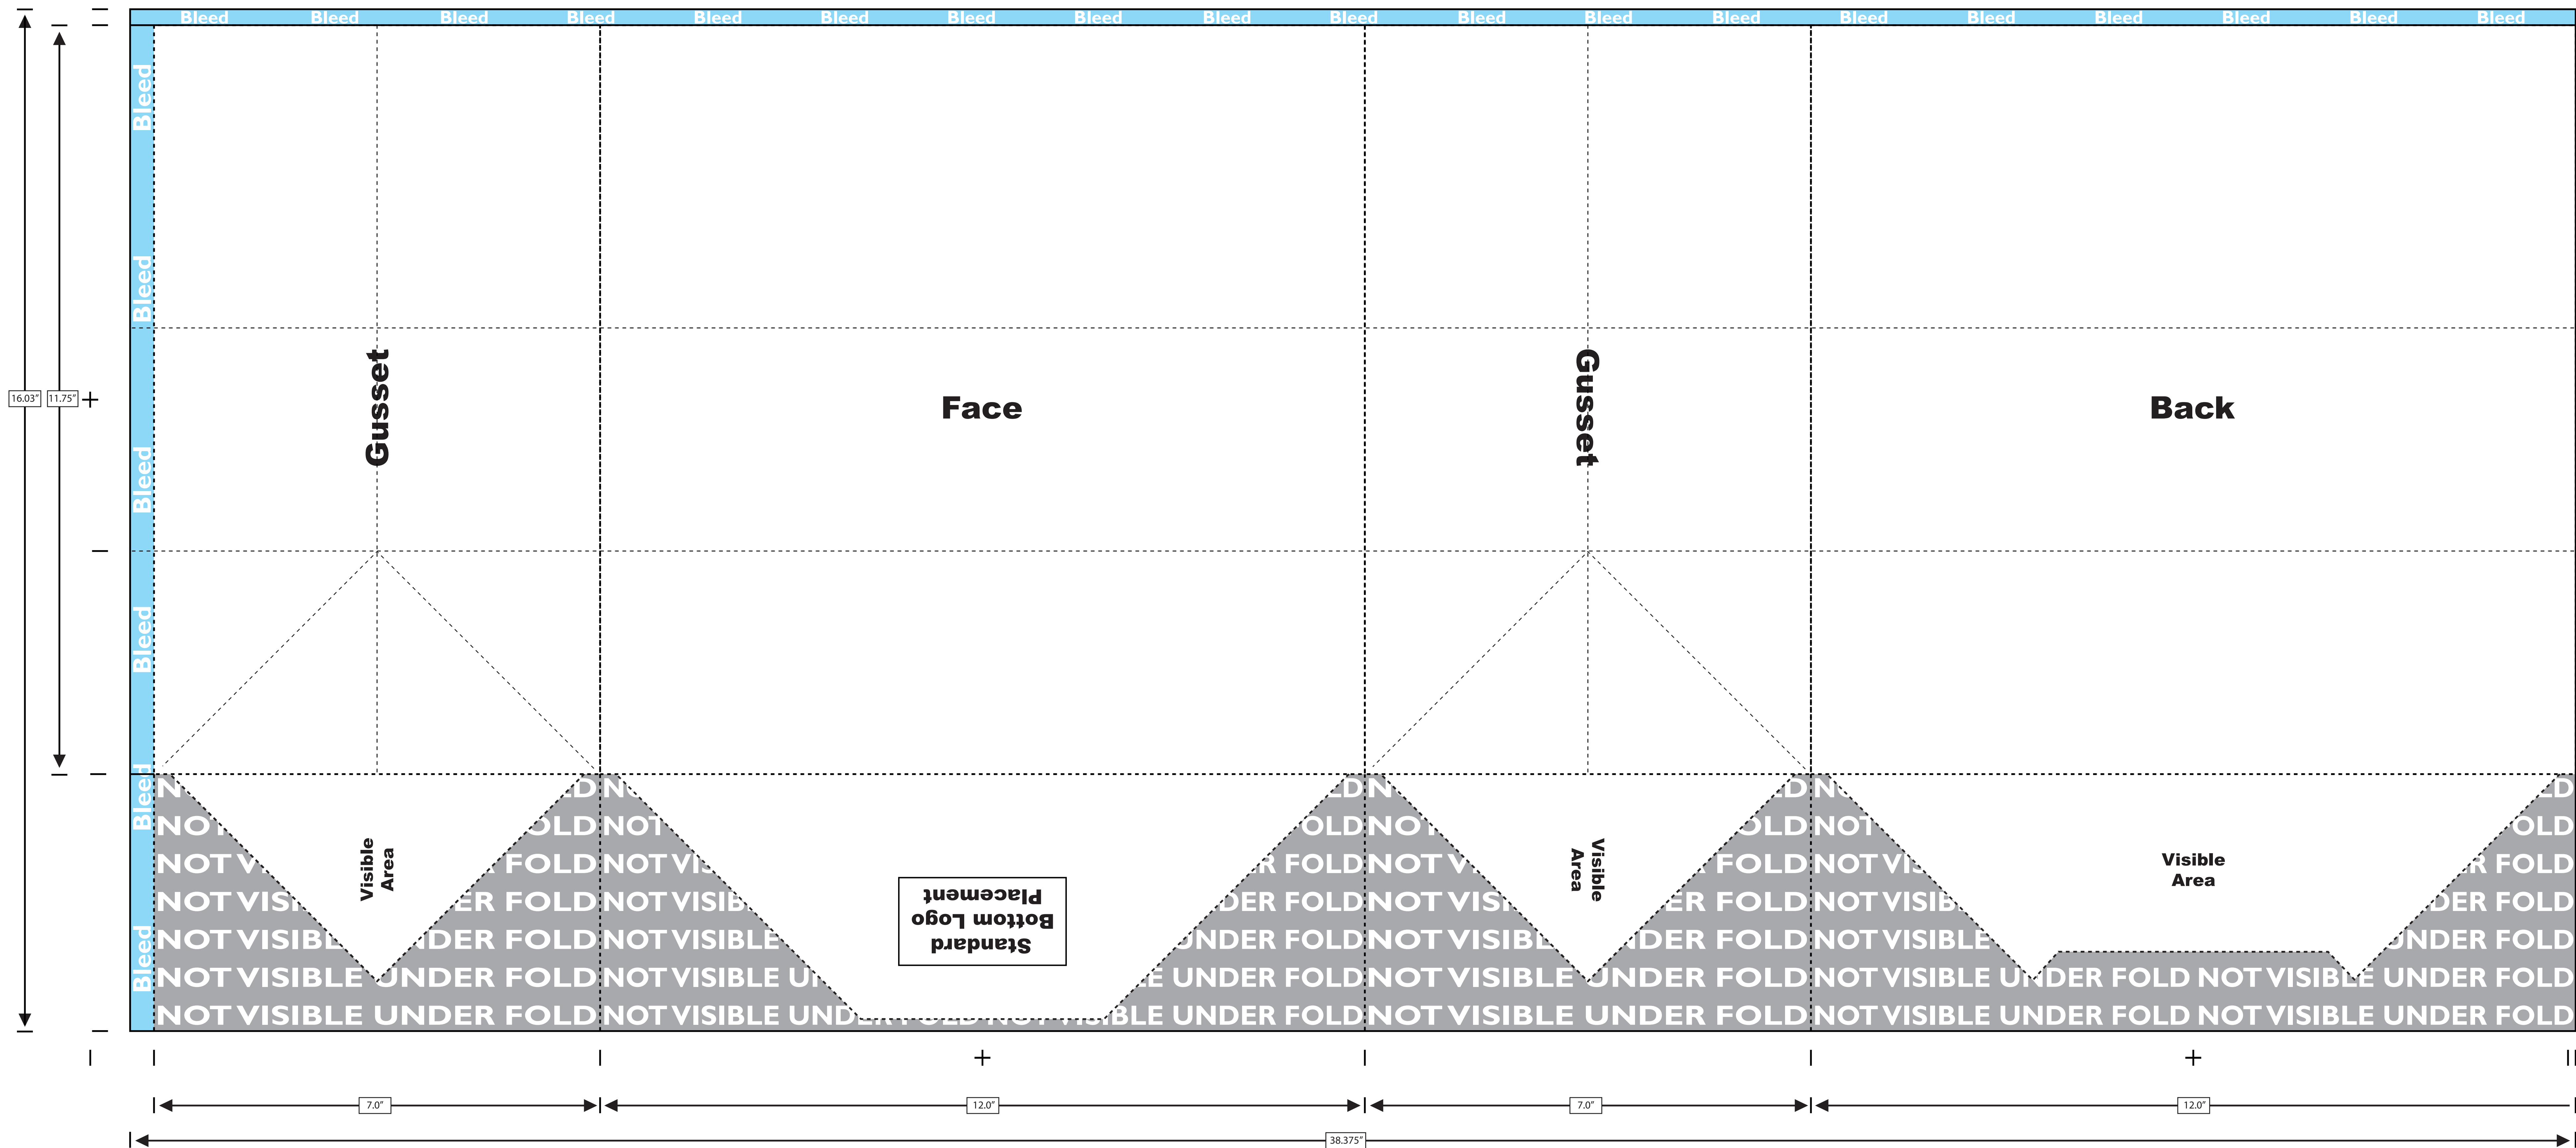

A Division of ProAmpac Contact submitart@tulsack.com or 800-228-1936 with questions.

12 x 7 x 12 Serrated Edge Shopping Bag Template

Please see In-Line Flexo Art Guidelines before beginning. Bag height on template is shorter than actual finished bag height. This is not an error. It is a requirement allowing for flexographic plate thickness and cylinder mounting.

Please work in named/specified spot colors. Three color maximum.

Toggle Information layer visibility off for clear view of template outlines for design work.